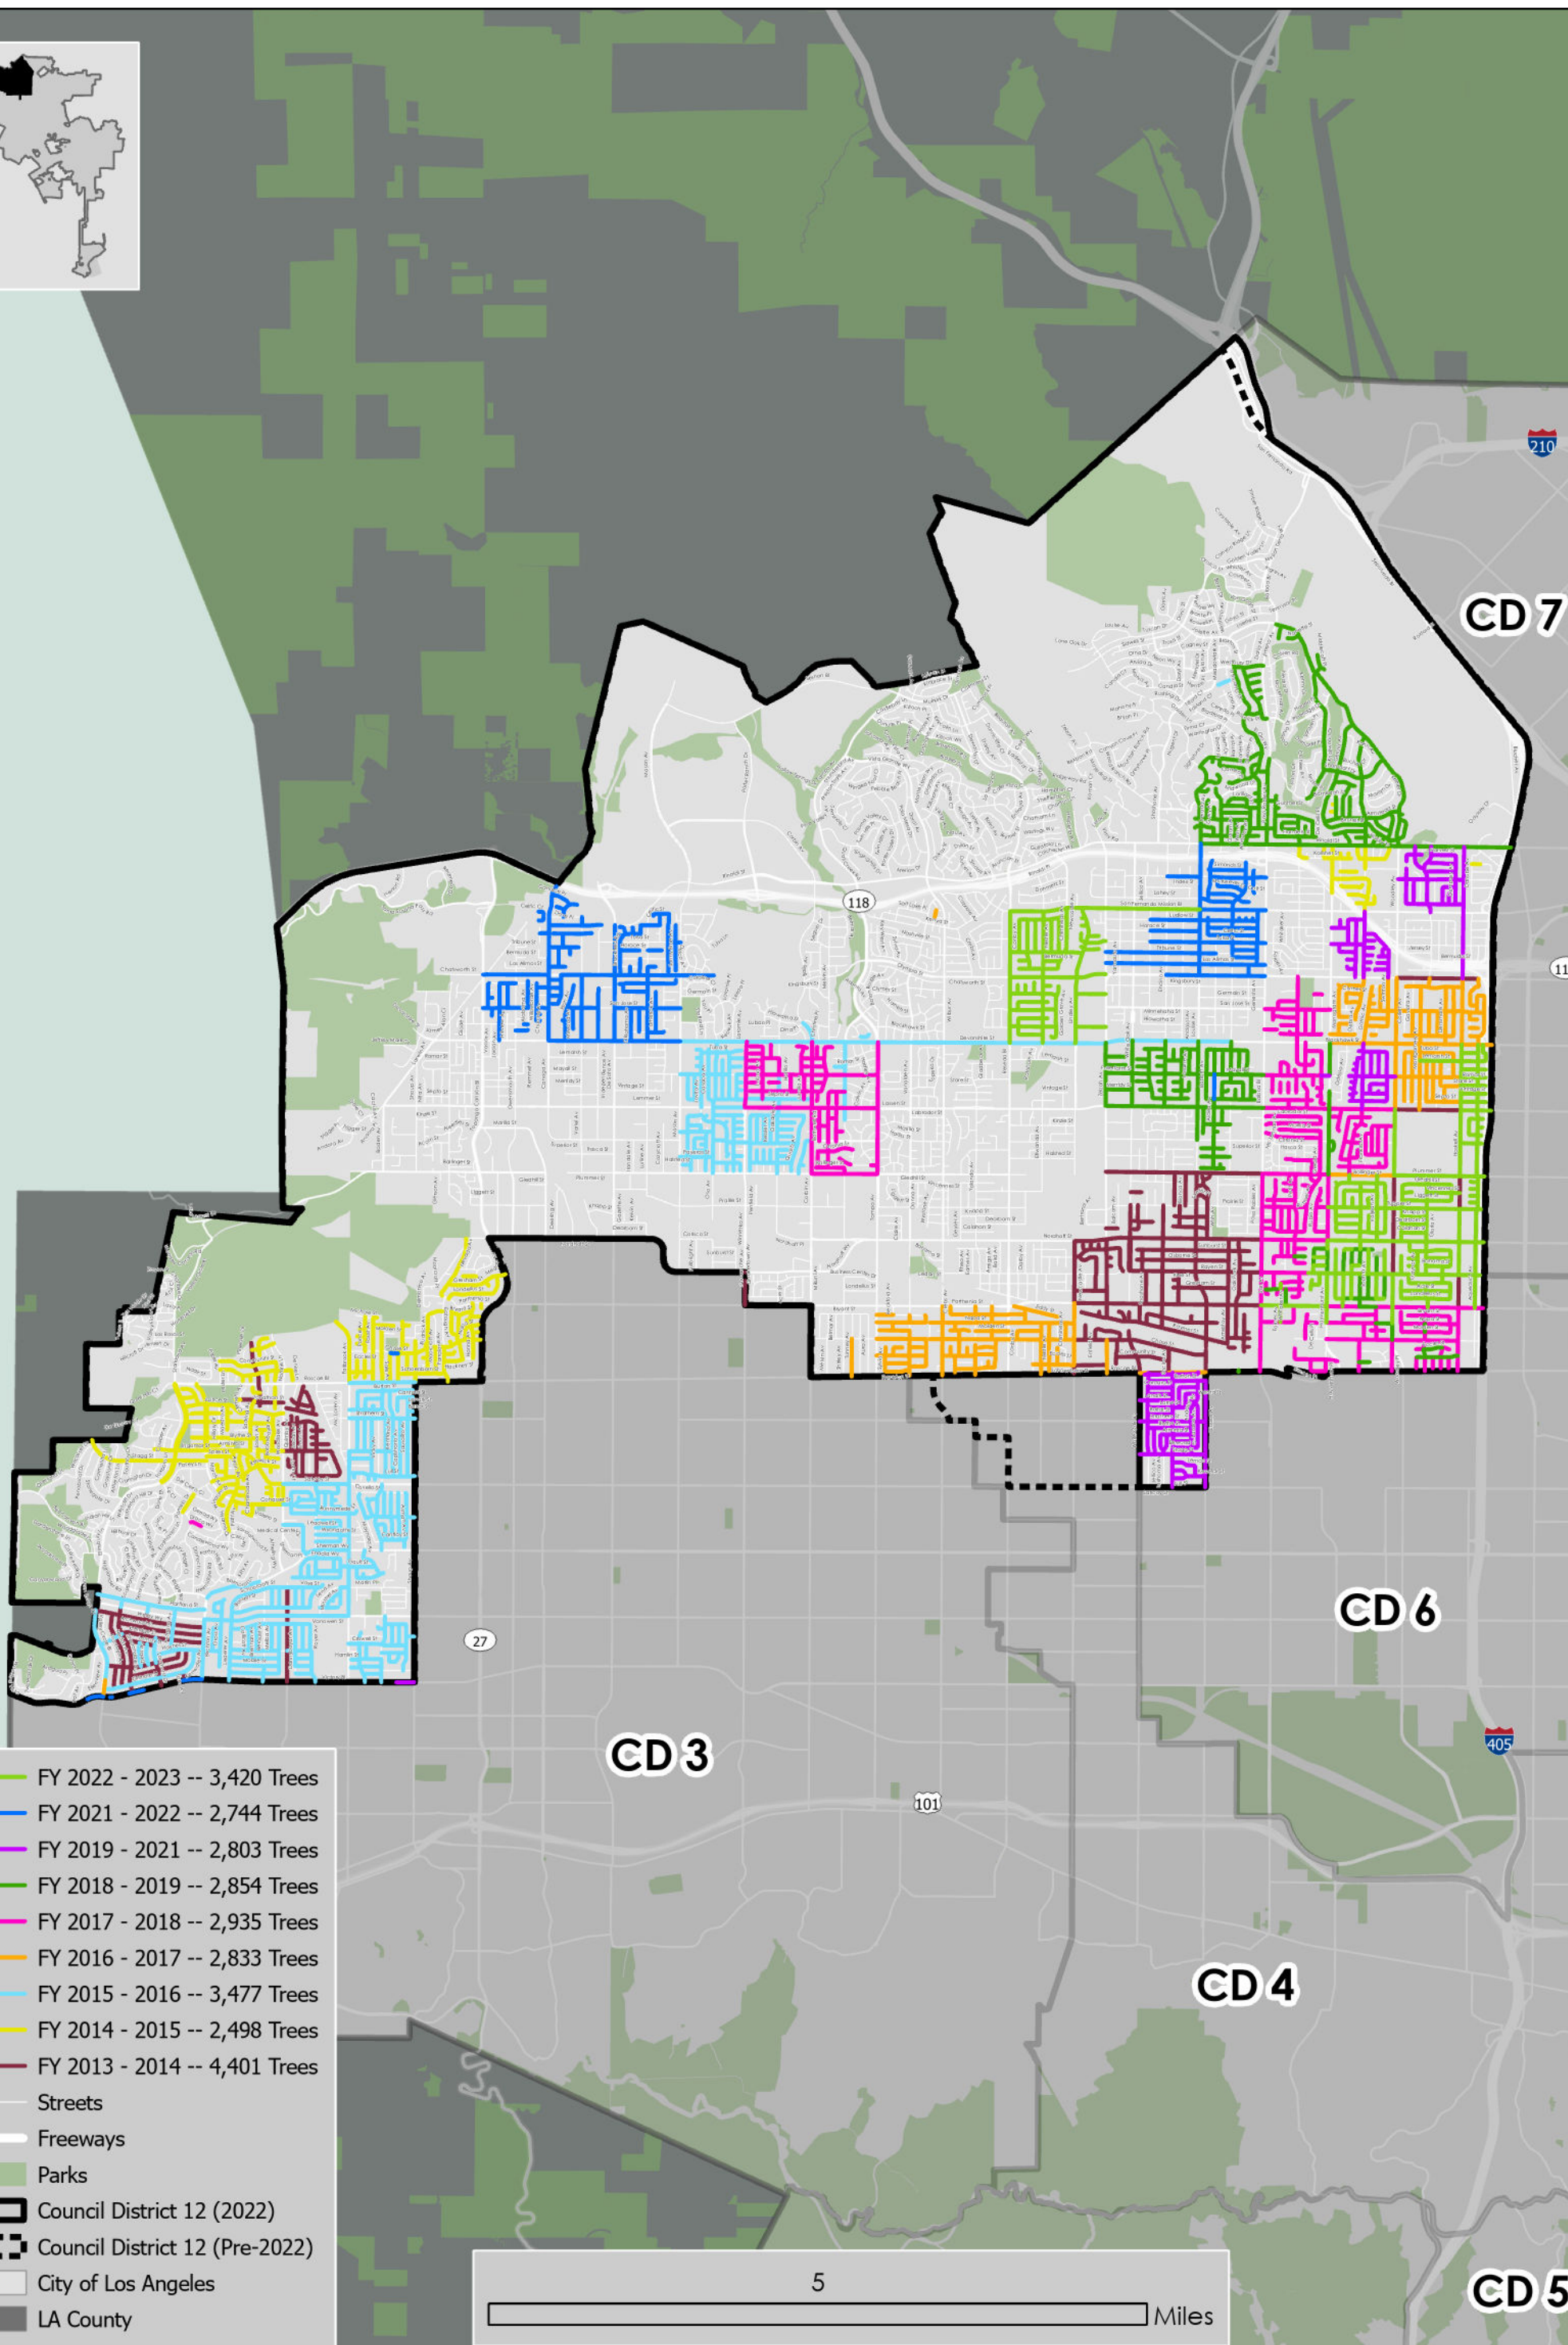

Tree Trimming Council District 12

- FY 2022 - 2023 -- 3,420 Trees
- FY 2021 - 2022 -- 2,744 Trees
- FY 2019 - 2021 -- 2,803 Trees
- FY 2018 - 2019 -- 2,854 Trees
- FY 2017 - 2018 -- 2,935 Trees
- FY 2016 - 2017 -- 2,833 Trees
- FY 2015 - 2016 -- 3,477 Trees
- FY 2014 - 2015 -- 2,498 Trees
- FY 2013 - 2014 -- 4,401 Trees
- Streets
- Freeways
- Parks
- Council District 12 (2022)
- Council District 12 (Pre-2022)
- City of Los Angeles
- LA County